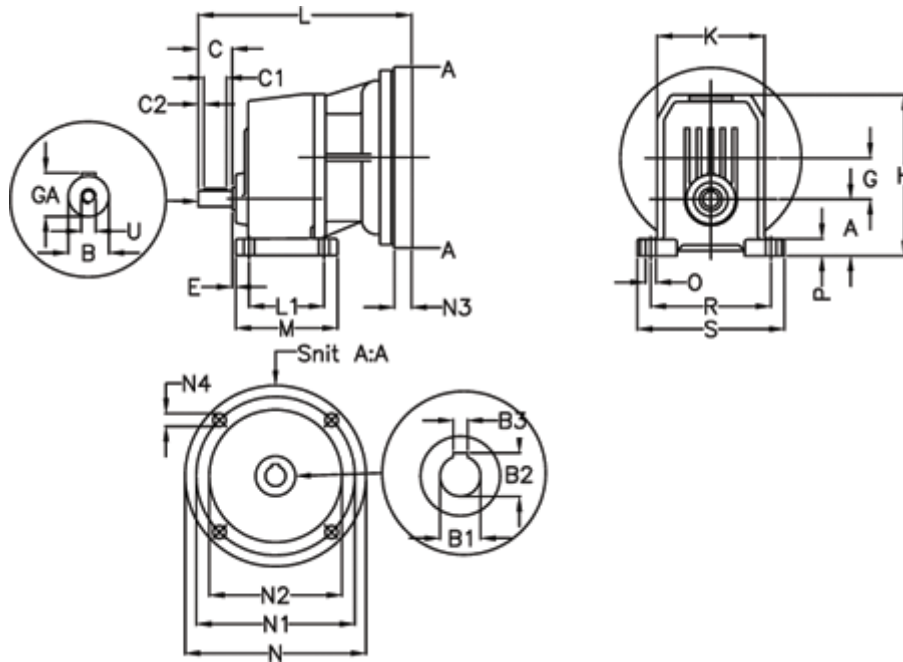

Data Sheet

Article number: 40550200721230

Description: Single Stage Helical Gear
S 201-7,2-P80B5

Measures

A = 55	E = 19.0	M = 107.5	R = 130
B = 19	F = 6x6x30	N = 200	S = 155
B1 = 19	G = 43.5	N1 = 165	U = M6
B2 = 21.8	GA = 21.5	N2 = 130	
B3 = 6	H = 164.5	N3 = -	
C = 40	K = 110	N4 = M10x12	
C1 = 30	L = 227	O = 10	
C2 = 5	L1 = 77.5	P = 17.5	